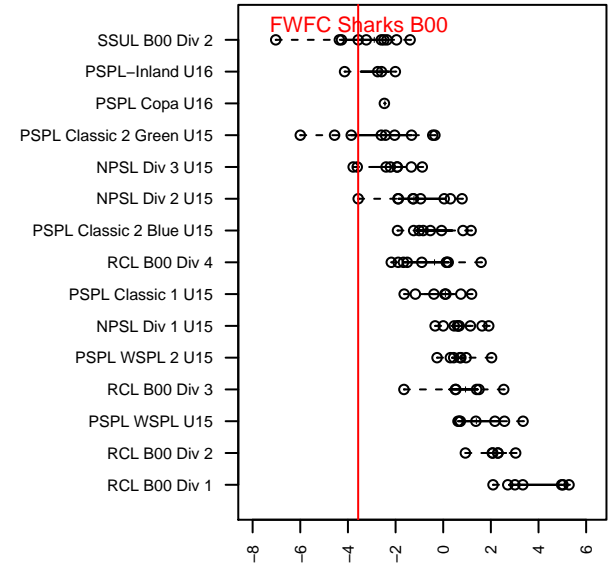

**attack and defense rating
relative to others at age
and all opponents in last 13 months**